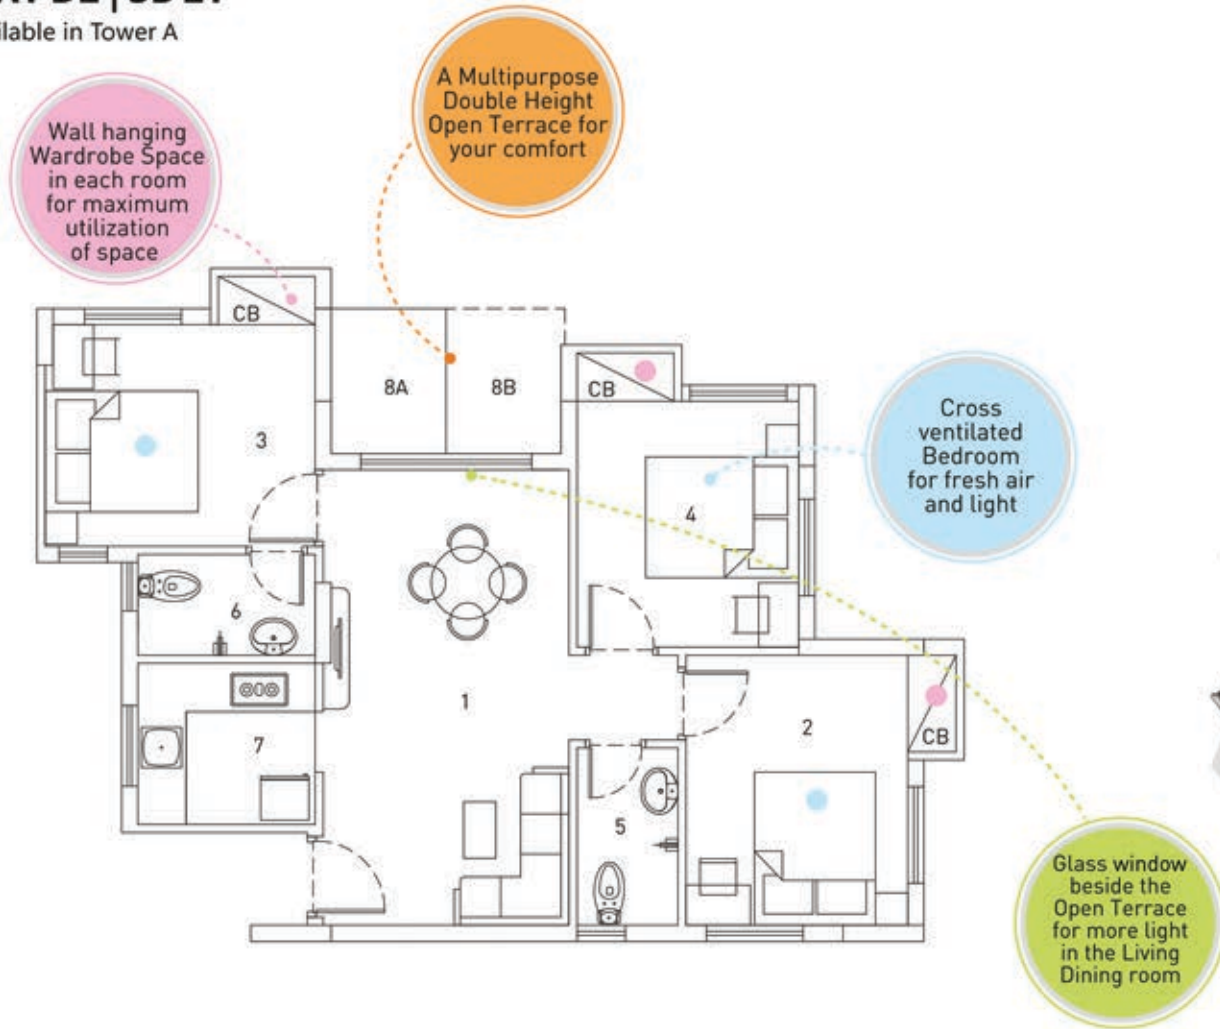

FLAT D2 | 3B 2T

Available in Tower A

1	Living/Dining	10'0"x18'6"
2	Bedroom	11'0"x11'0" (11'0"x9'0" without CB)
3	Bedroom	11'0"x11'0" (11'0"x9'0" without CB)
4	Bedroom	12'0"x9'0" (10'0"x9'0" without CB)
5	Toilet	7'3"x4'1"
6	Toilet	7'3"x4'1"
7	Kitchen	7'3"x6'7"
8A*	Open terrace	4'8"x5'11"
8B*	Open terrace	4'8"x5'11"

Carpet area 640 sq.ft.

Built up area 745 sq.ft.

Standard built up area 1050 sq.ft.